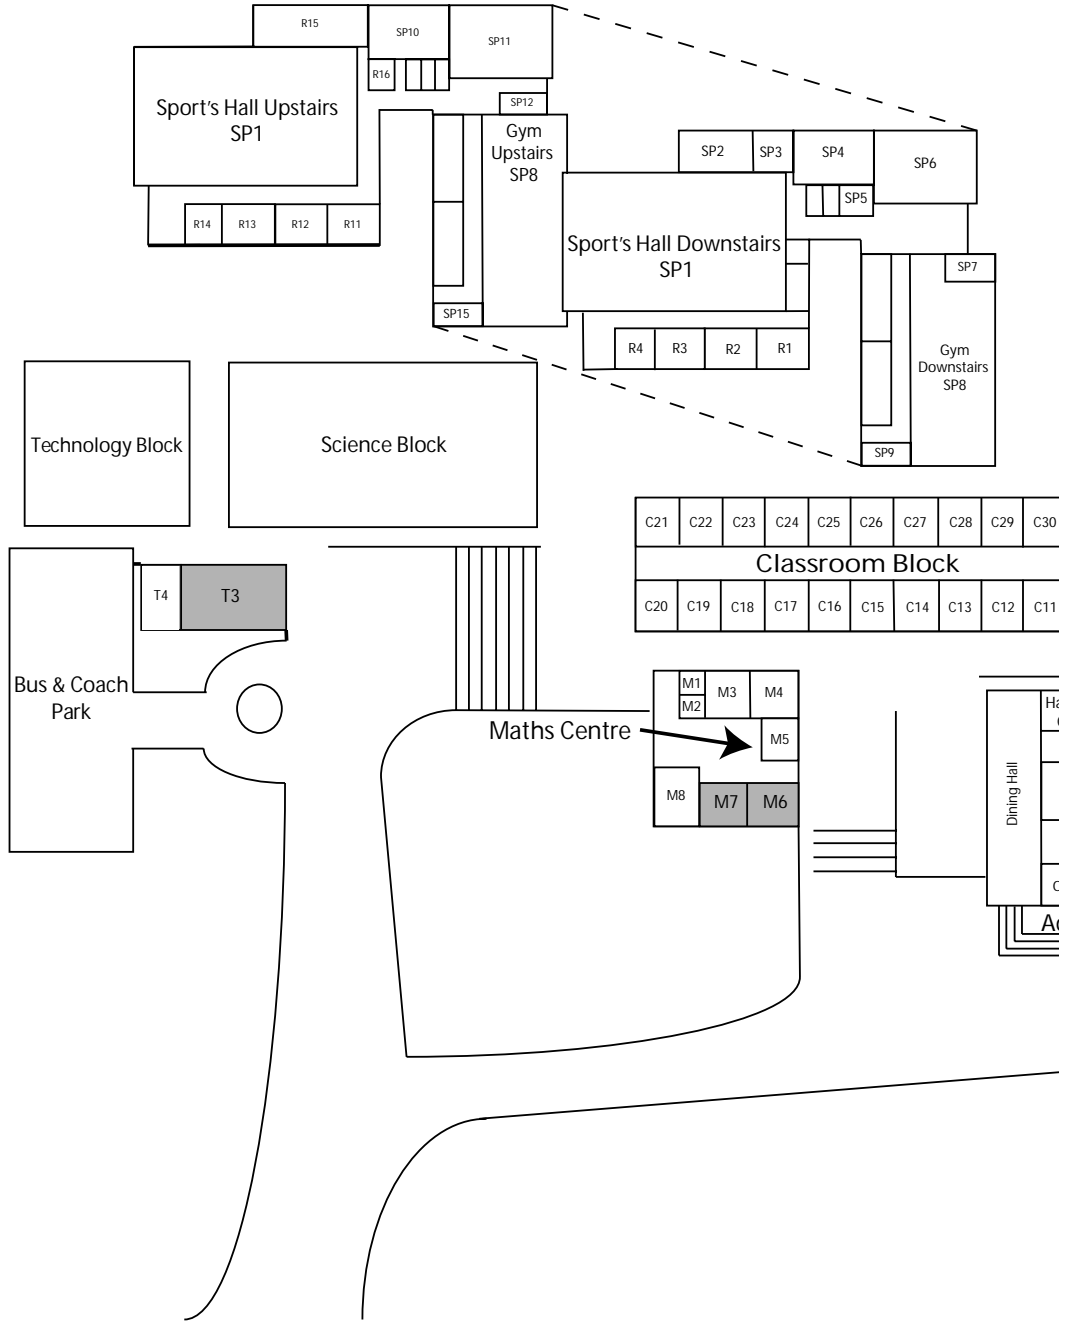

WESLEY COLLEGE INTERSCH