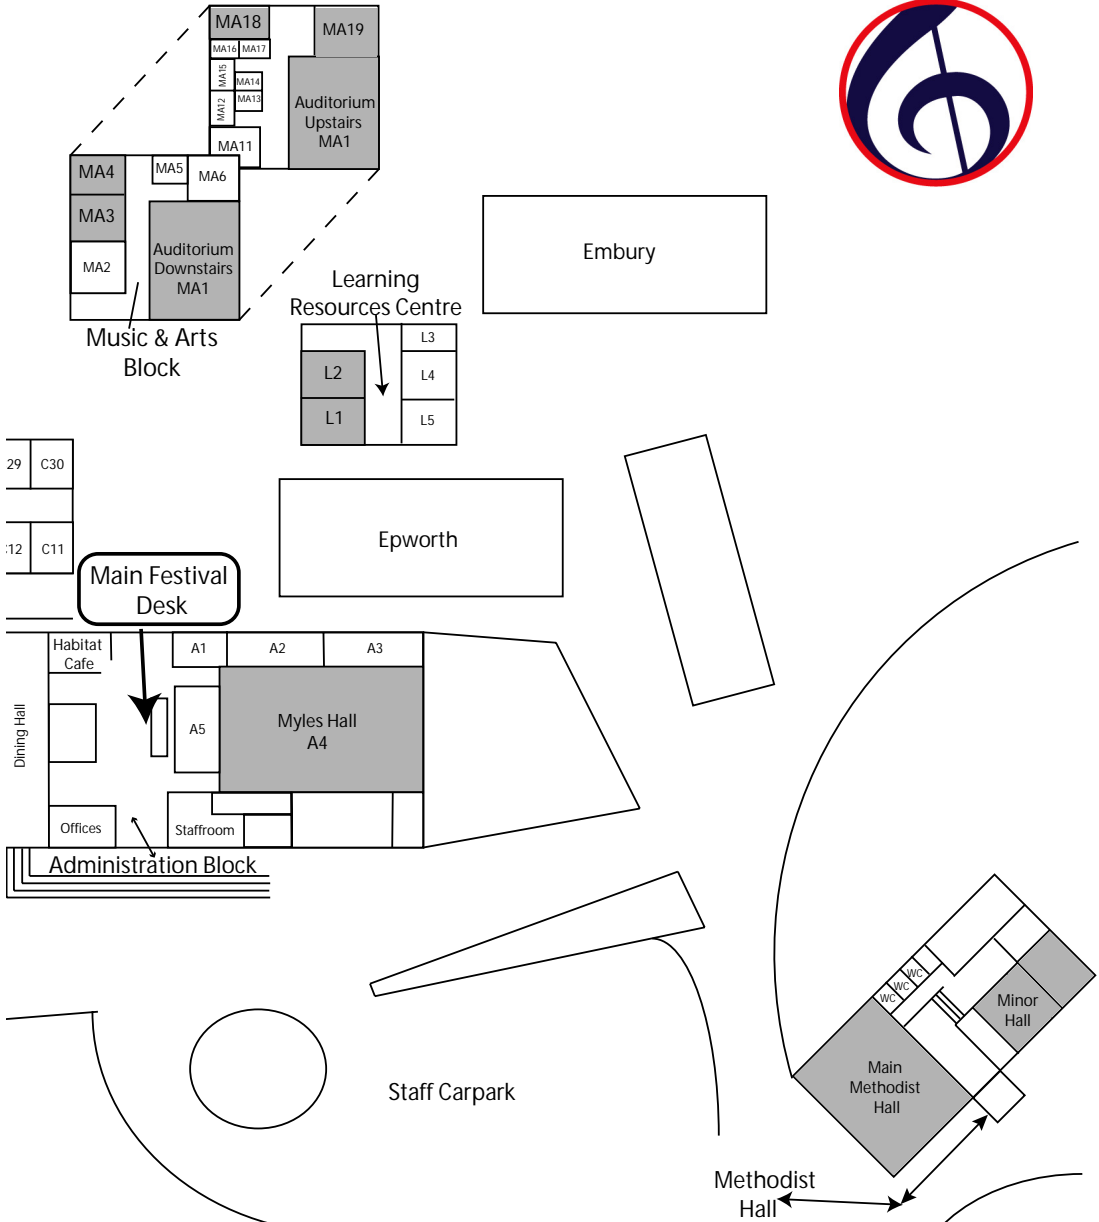

HOOLS MUSIC FESTIVAL MAP